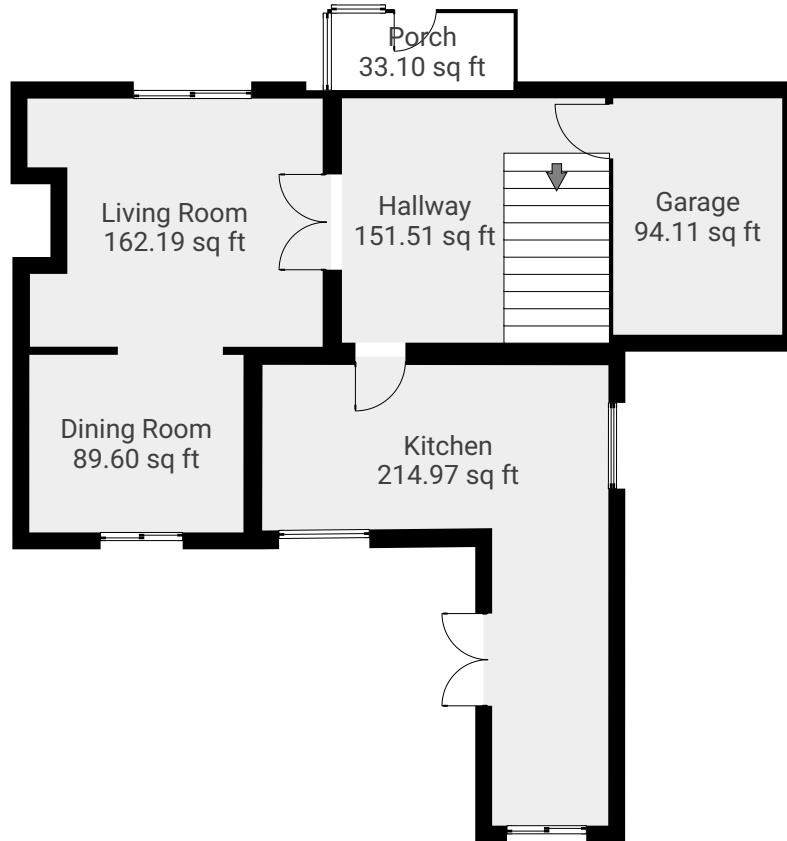

My New Project

TOTAL AREA: 1286.61 sq ft • LIVING AREA: 884.20 sq ft • FLOORS: 2 • ROOMS: 10

▼ Ground Floor

TOTAL AREA: 745.08 sq ft • LIVING AREA: 402.94 sq ft • ROOMS: 5

▼ 1st Floor

TOTAL AREA: 541.53 sq ft • LIVING AREA: 481.27 sq ft • ROOMS: 5